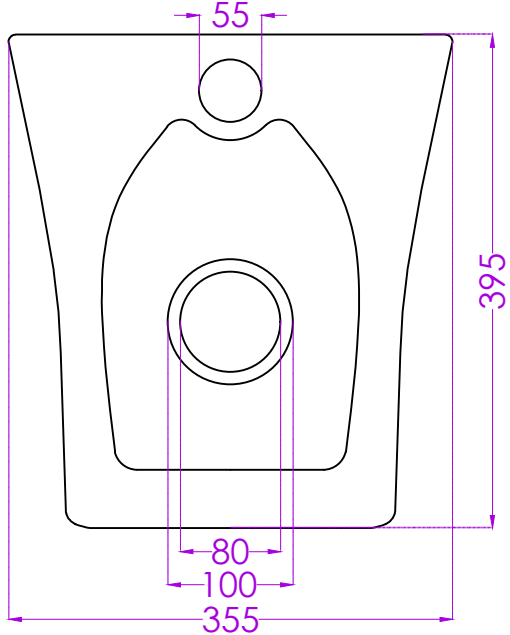

ELEGANCE P6172PW

BACK TO WALL HUNG

JOHNSON

PLAN

SIDE

BACK