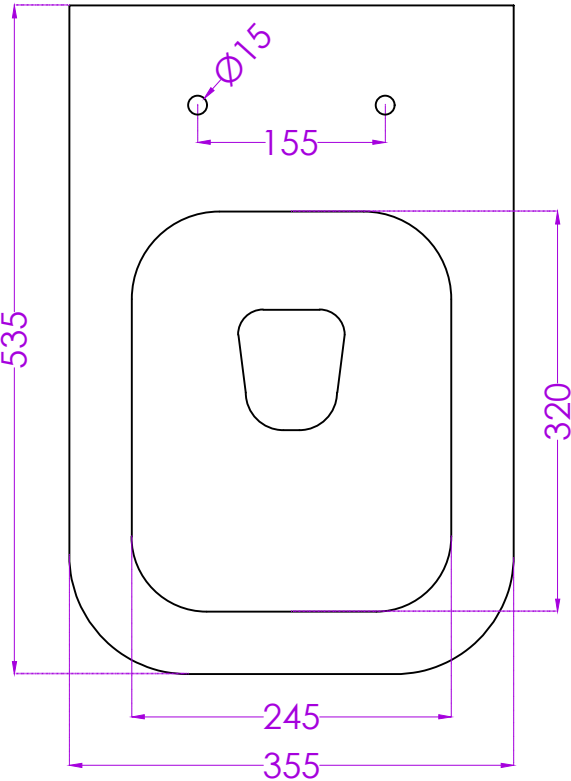

ELEGANCE P6172PW

BACK TO WALL HUNG

JOHNSON

PLAN

SIDE

BACK